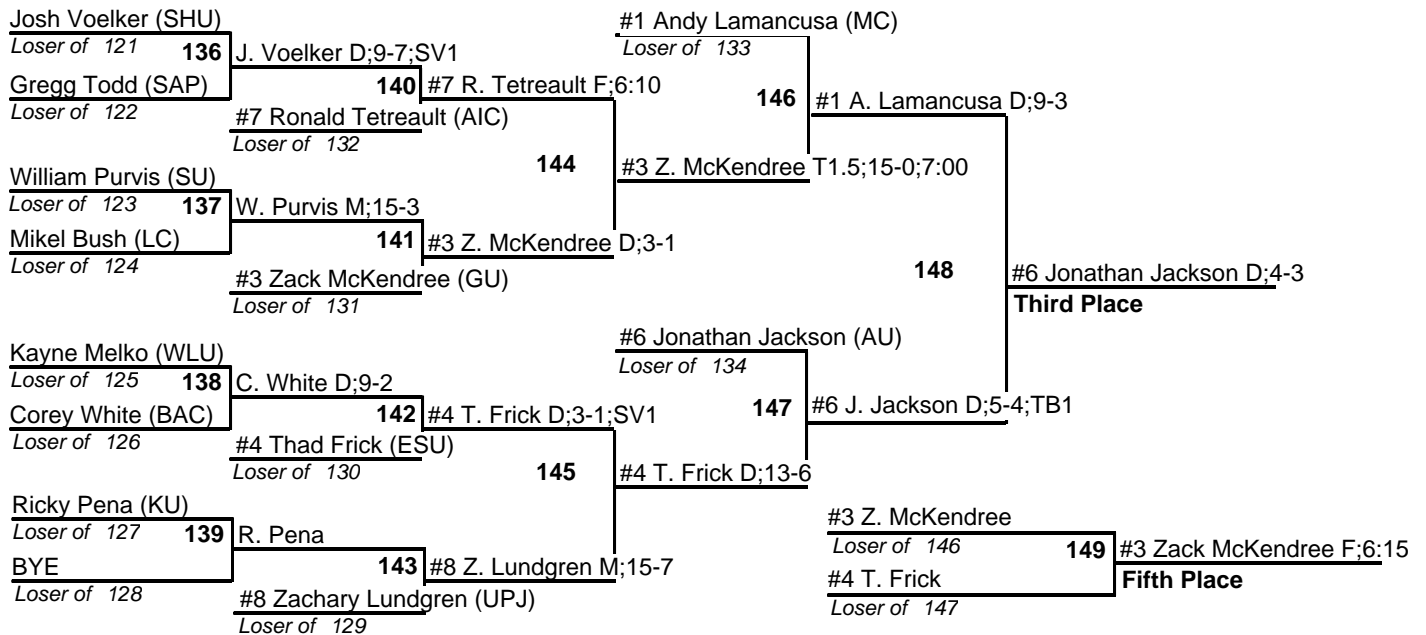

2010 Super Region I Tournament (at Pitt-Johnstown)

26-27 February 2010

157