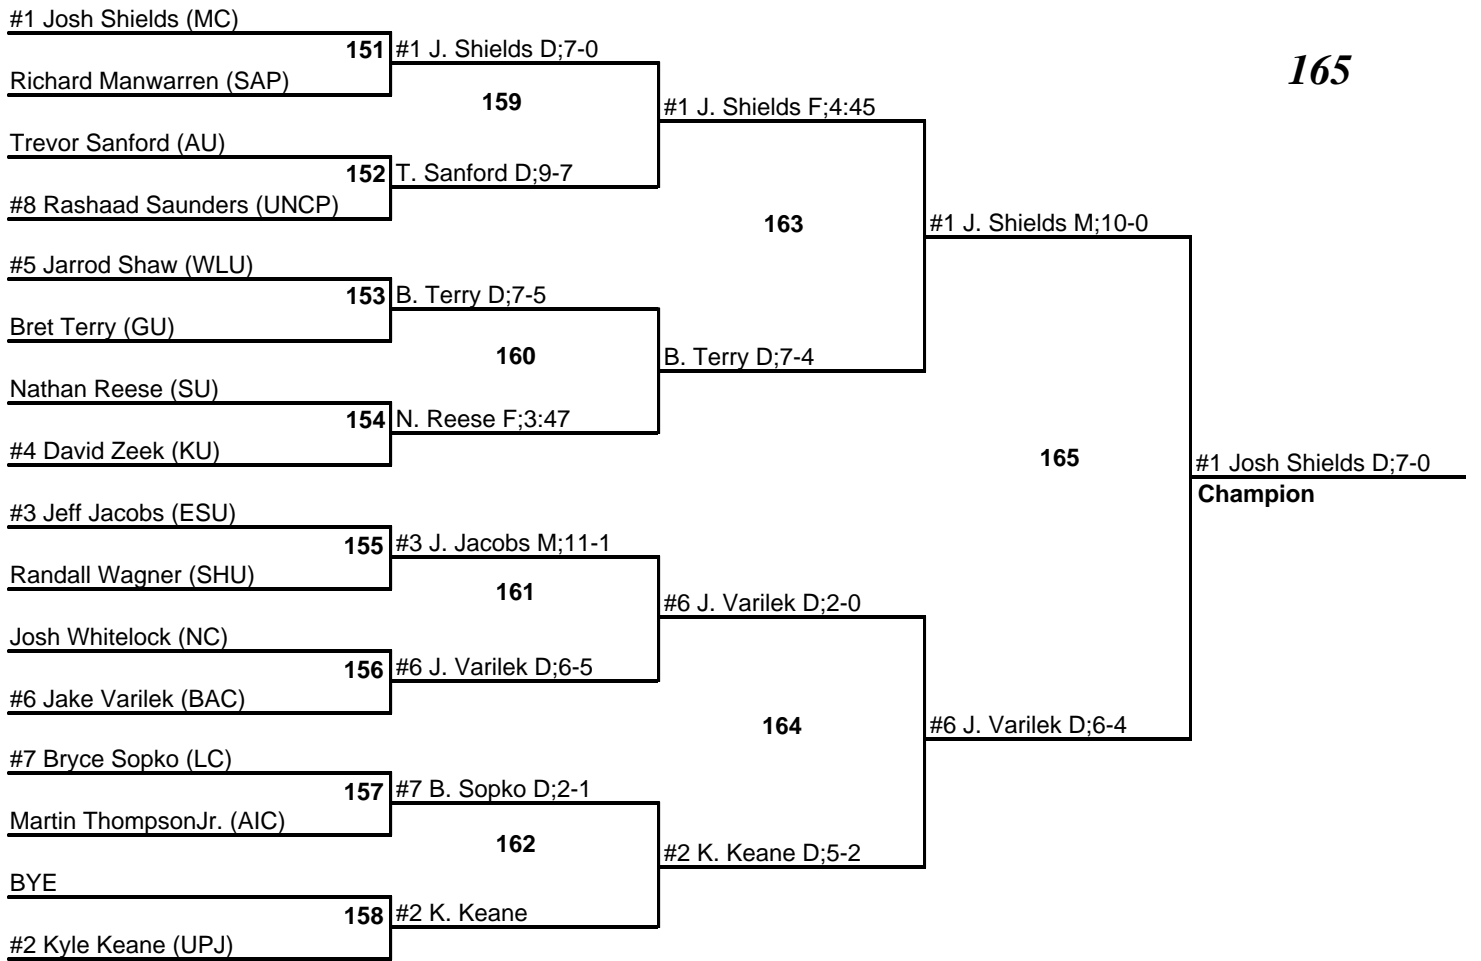

2010 Super Region I Tournament (at Pitt-Johnstown)

26-27 February 2010