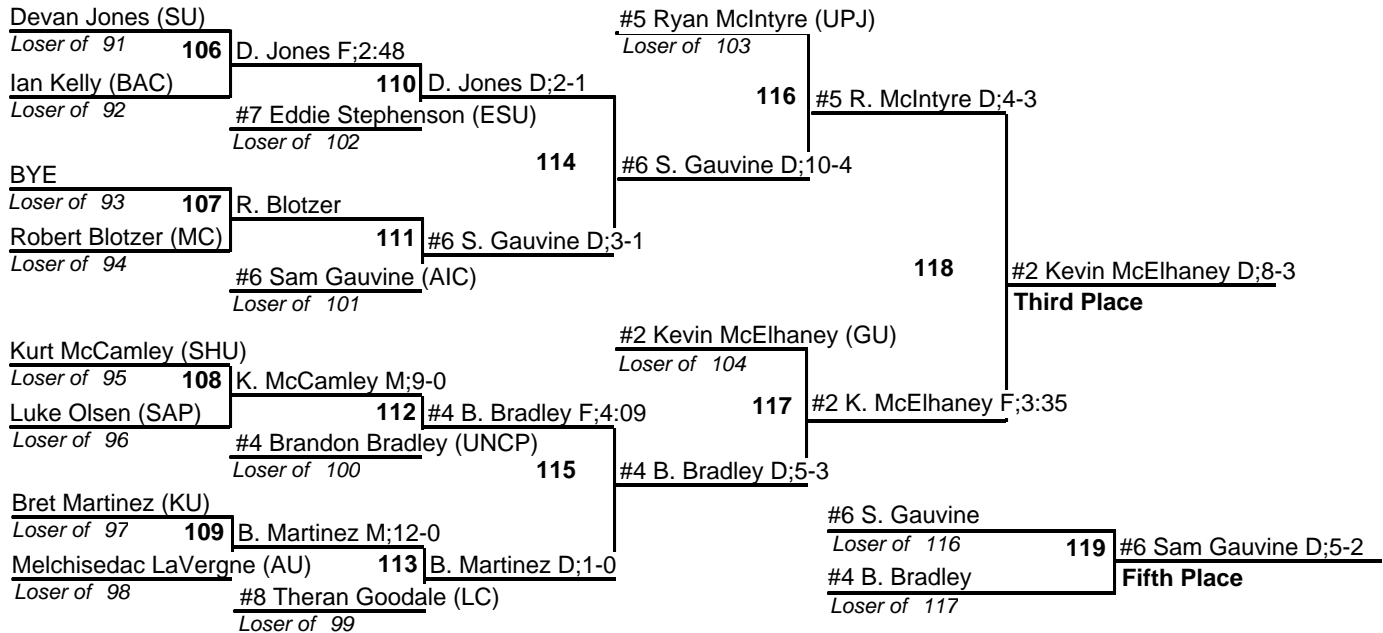

# 2010 Super Region I Tournament (at Pitt-Johnstown)

26-27 February 2010

125

# 2010 Super Region I Tournament (at Pitt-Johnstown)

26-27 February 2010

133

# 2010 Super Region I Tournament (at Pitt-Johnstown)

26-27 February 2010

141

# 2010 Super Region I Tournament (at Pitt-Johnstown)

26-27 February 2010

149