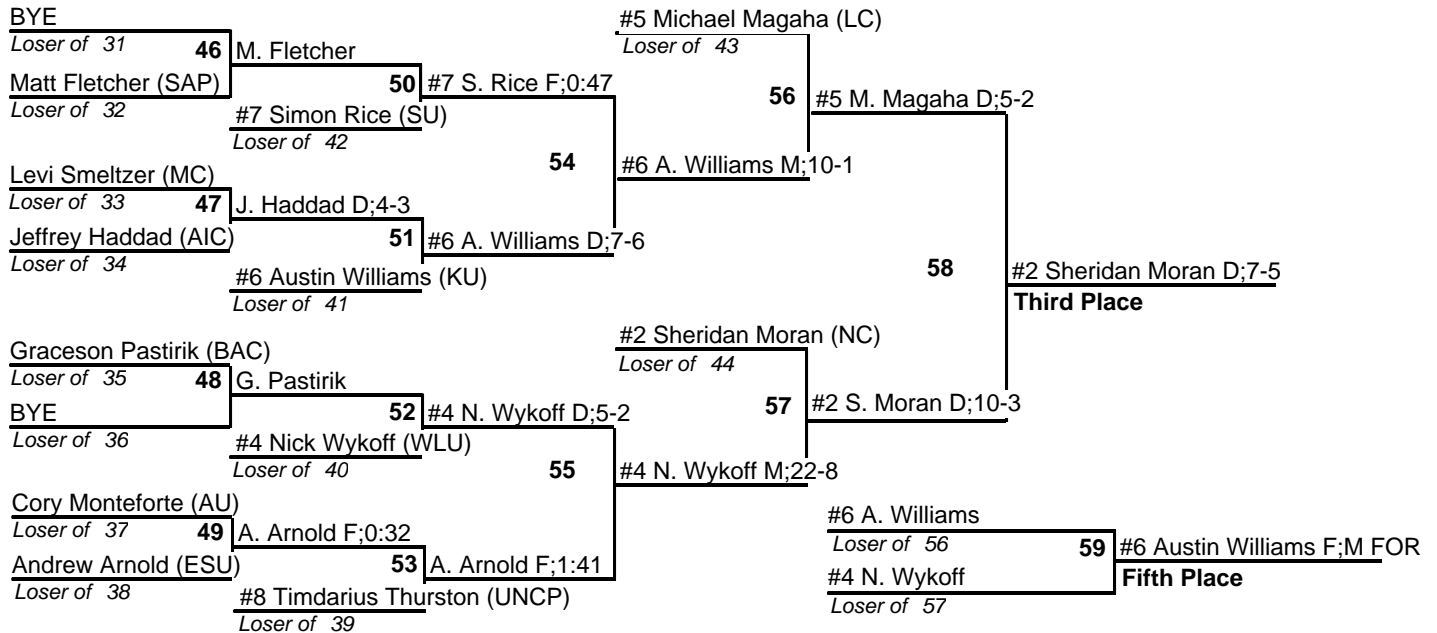

# 2010 Super Region I Tournament (at Pitt-Johnstown)

26-27 February 2010

125

# 2010 Super Region I Tournament (at Pitt-Johnstown)

26-27 February 2010

133

# 2010 Super Region I Tournament (at Pitt-Johnstown)

26-27 February 2010

141