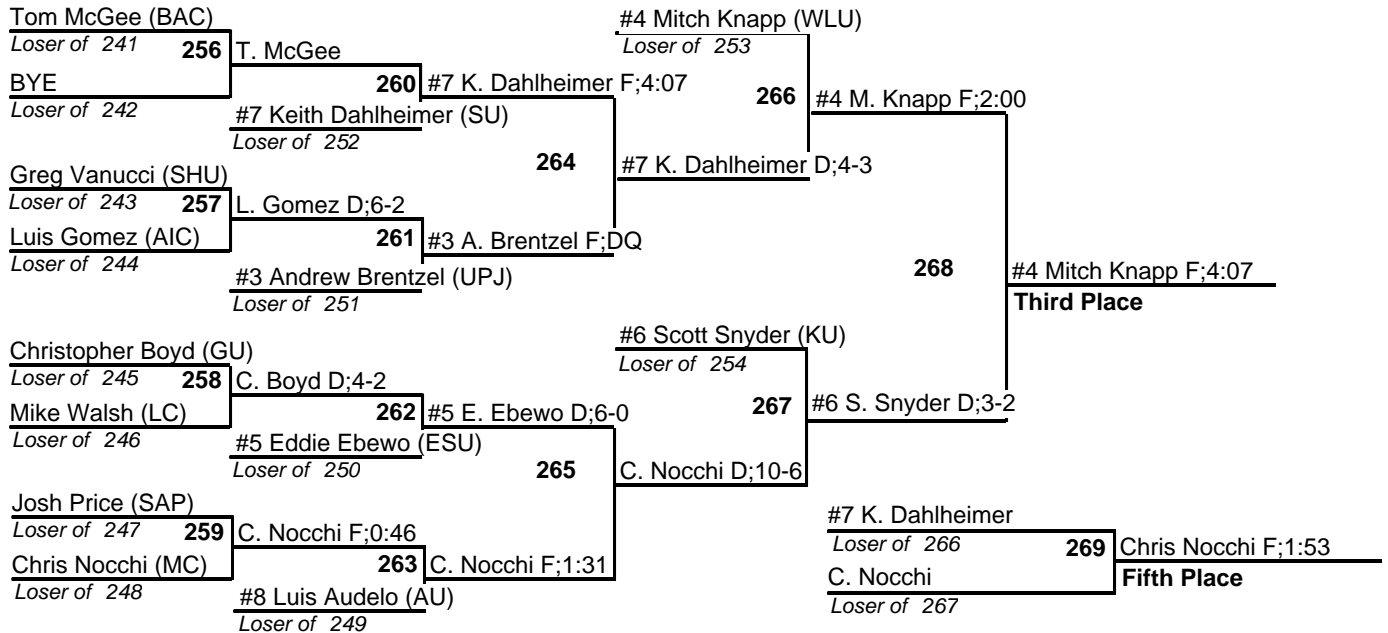

2010 Super Region I Tournament (at Pitt-Johnstown)

26-27 February 2010

197