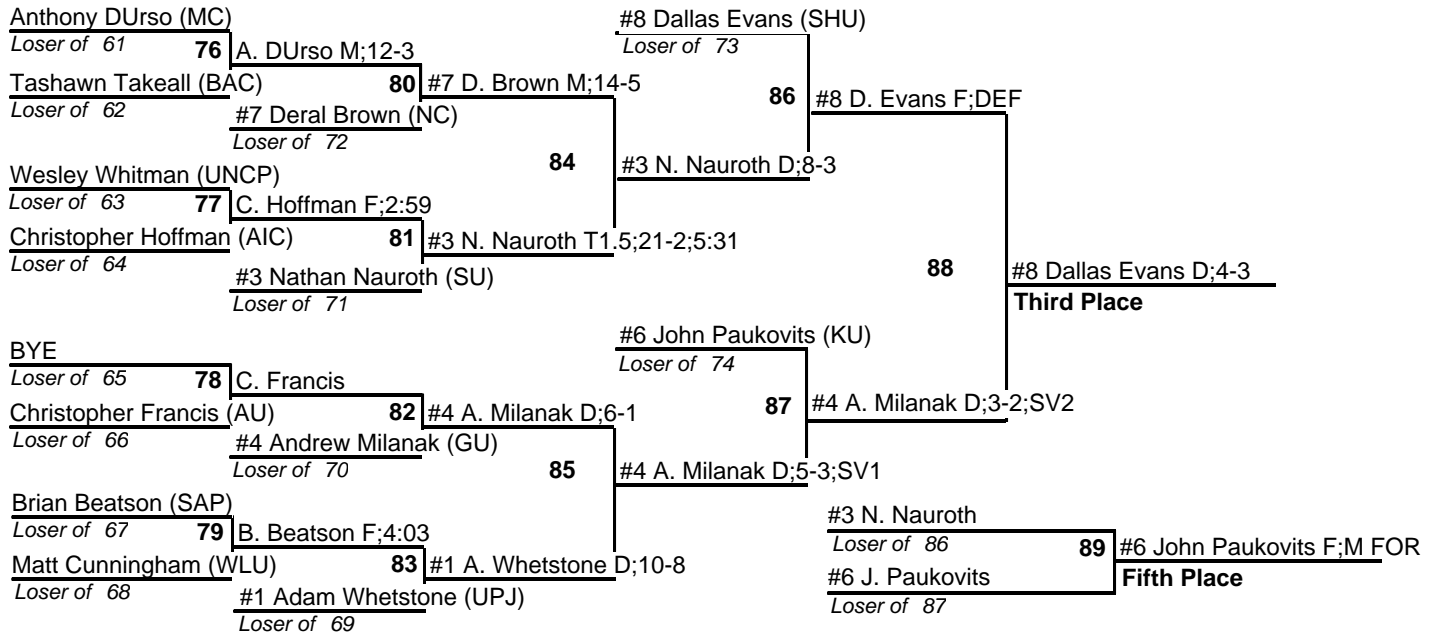

2010 Super Region I Tournament (at Pitt-Johnstown)

26-27 February 2010

141