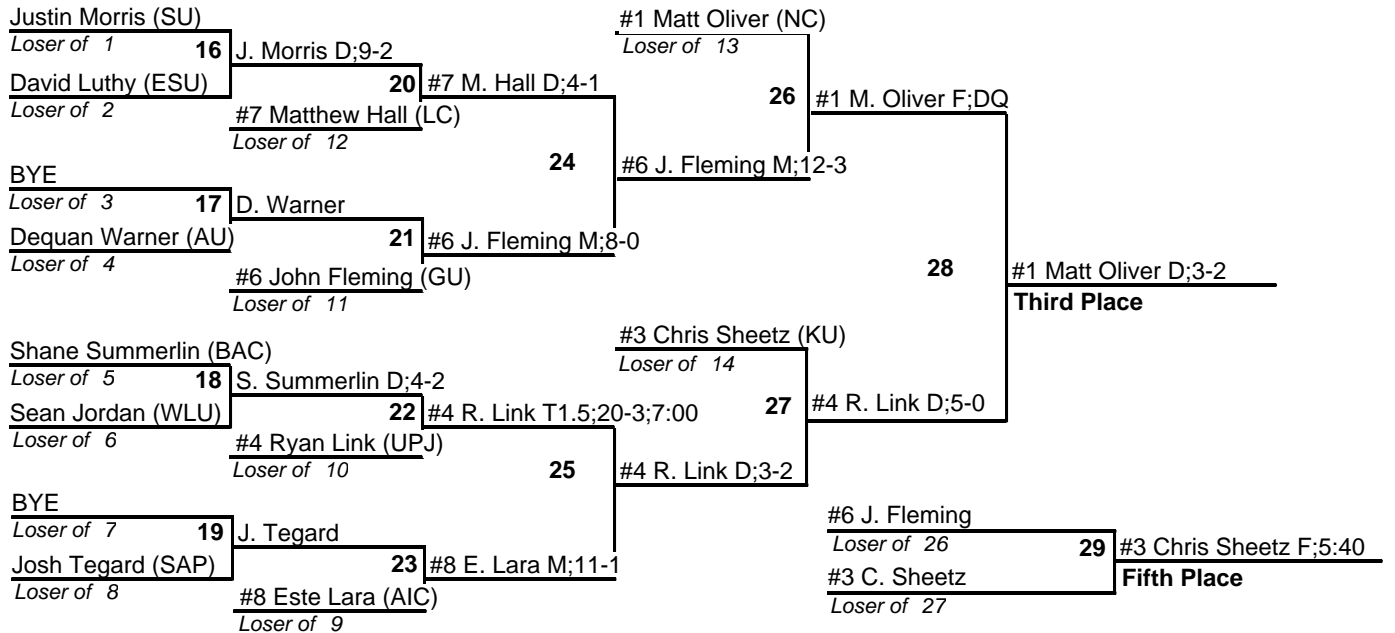

# 2010 Super Region I Tournament (at Pitt-Johnstown)

26-27 February 2010

125

# 2010 Super Region I Tournament (at Pitt-Johnstown)

26-27 February 2010

133