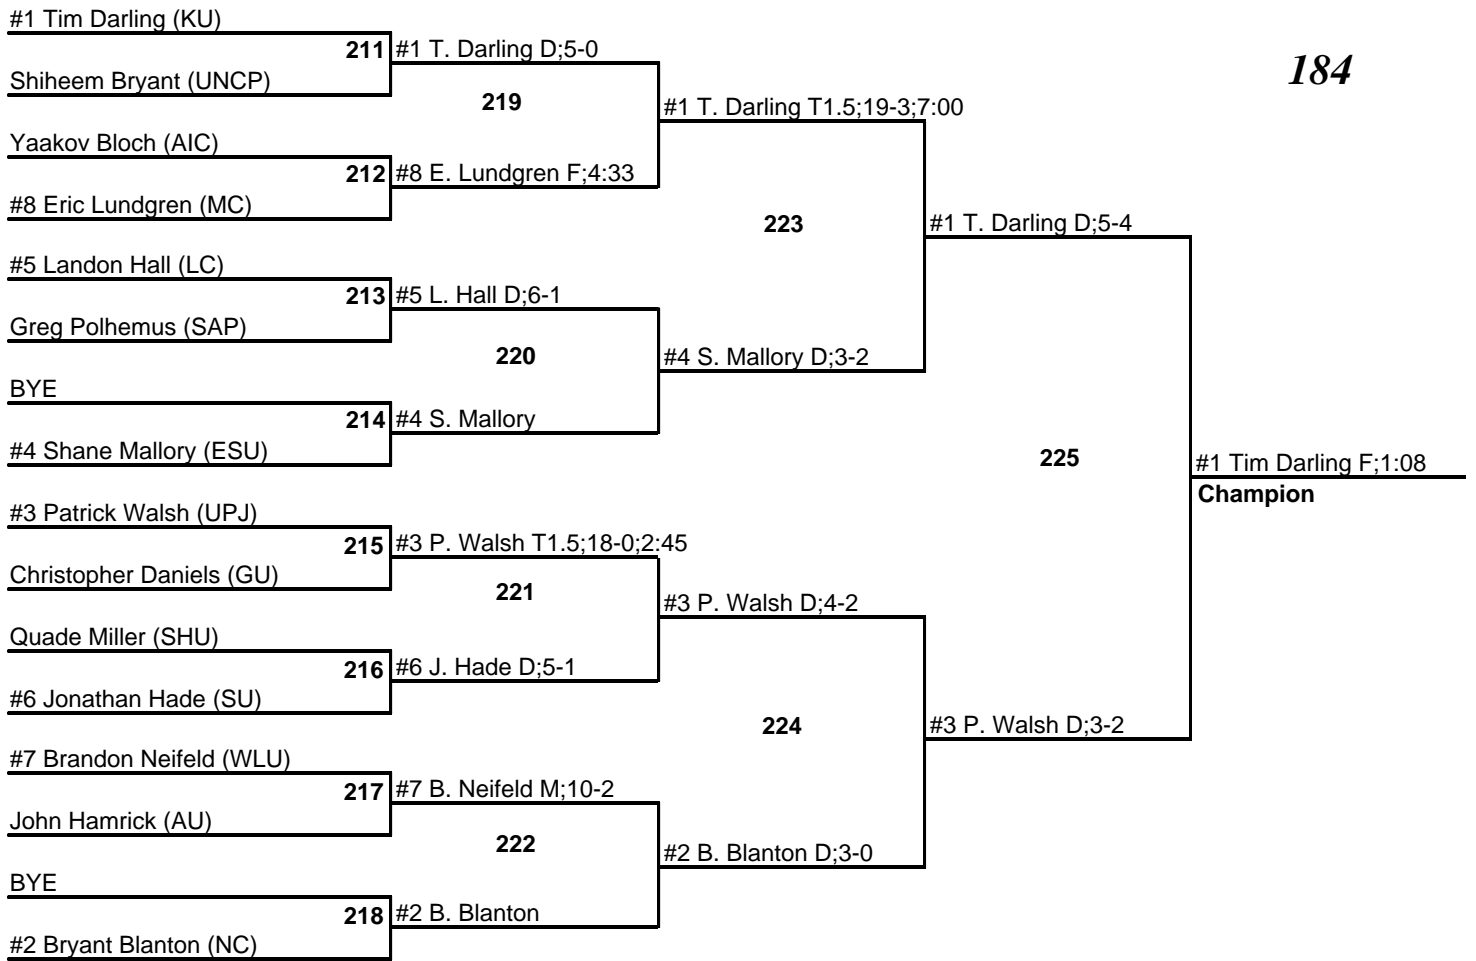

2010 Super Region I Tournament (at Pitt-Johnstown)

26-27 February 2010

184