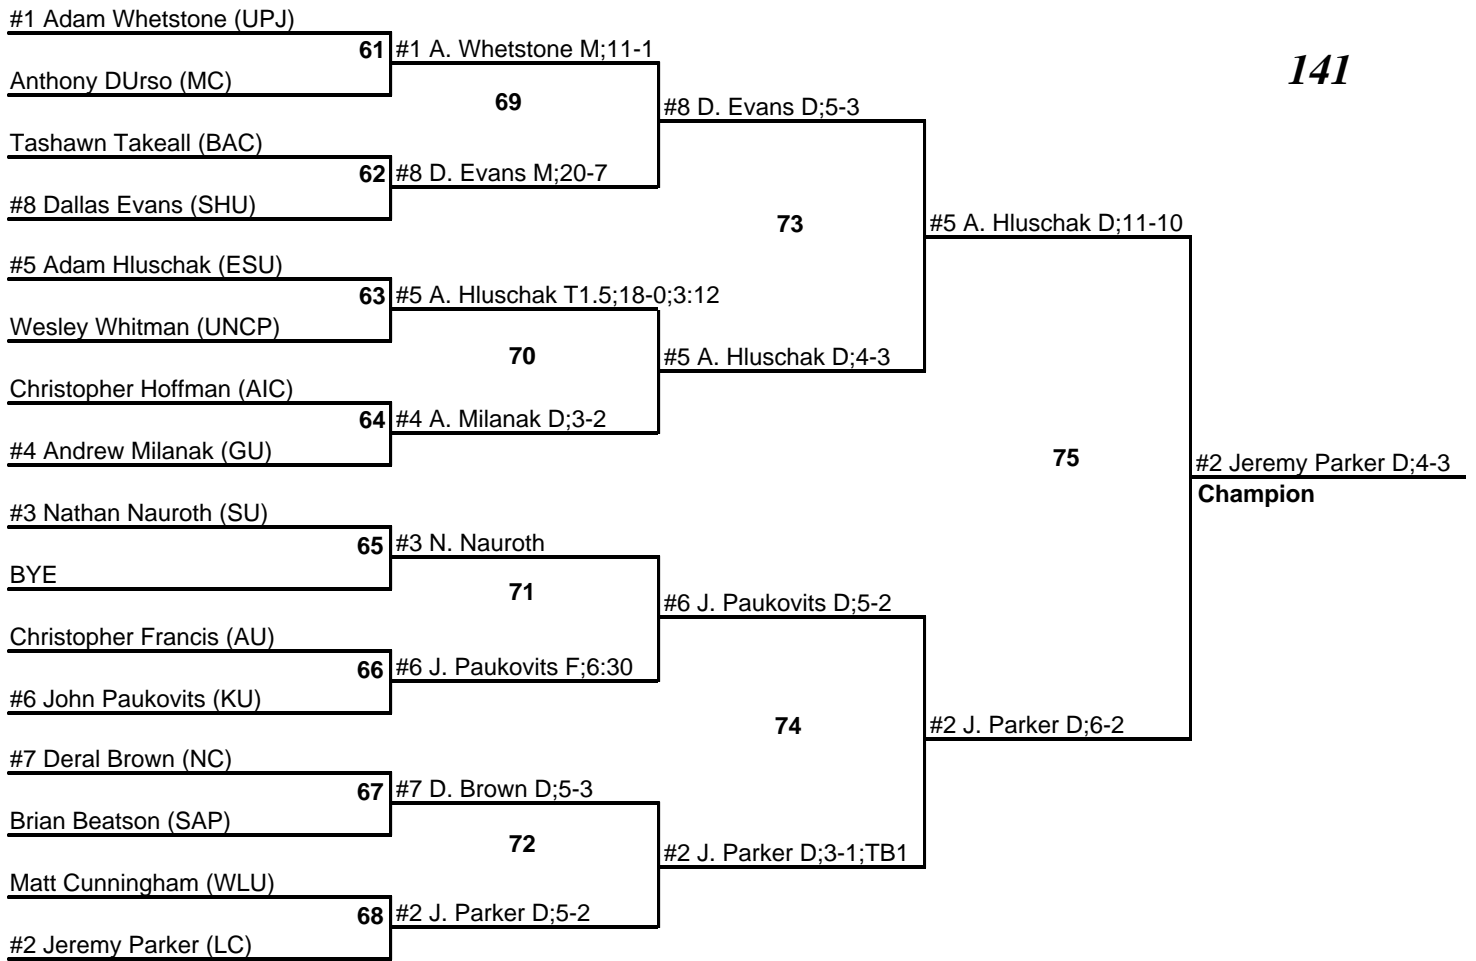

# 2010 Super Region I Tournament (at Pitt-Johnstown)

26-27 February 2010

125

# 2010 Super Region I Tournament (at Pitt-Johnstown)

26-27 February 2010

133

# 2010 Super Region I Tournament (at Pitt-Johnstown)

26-27 February 2010

141