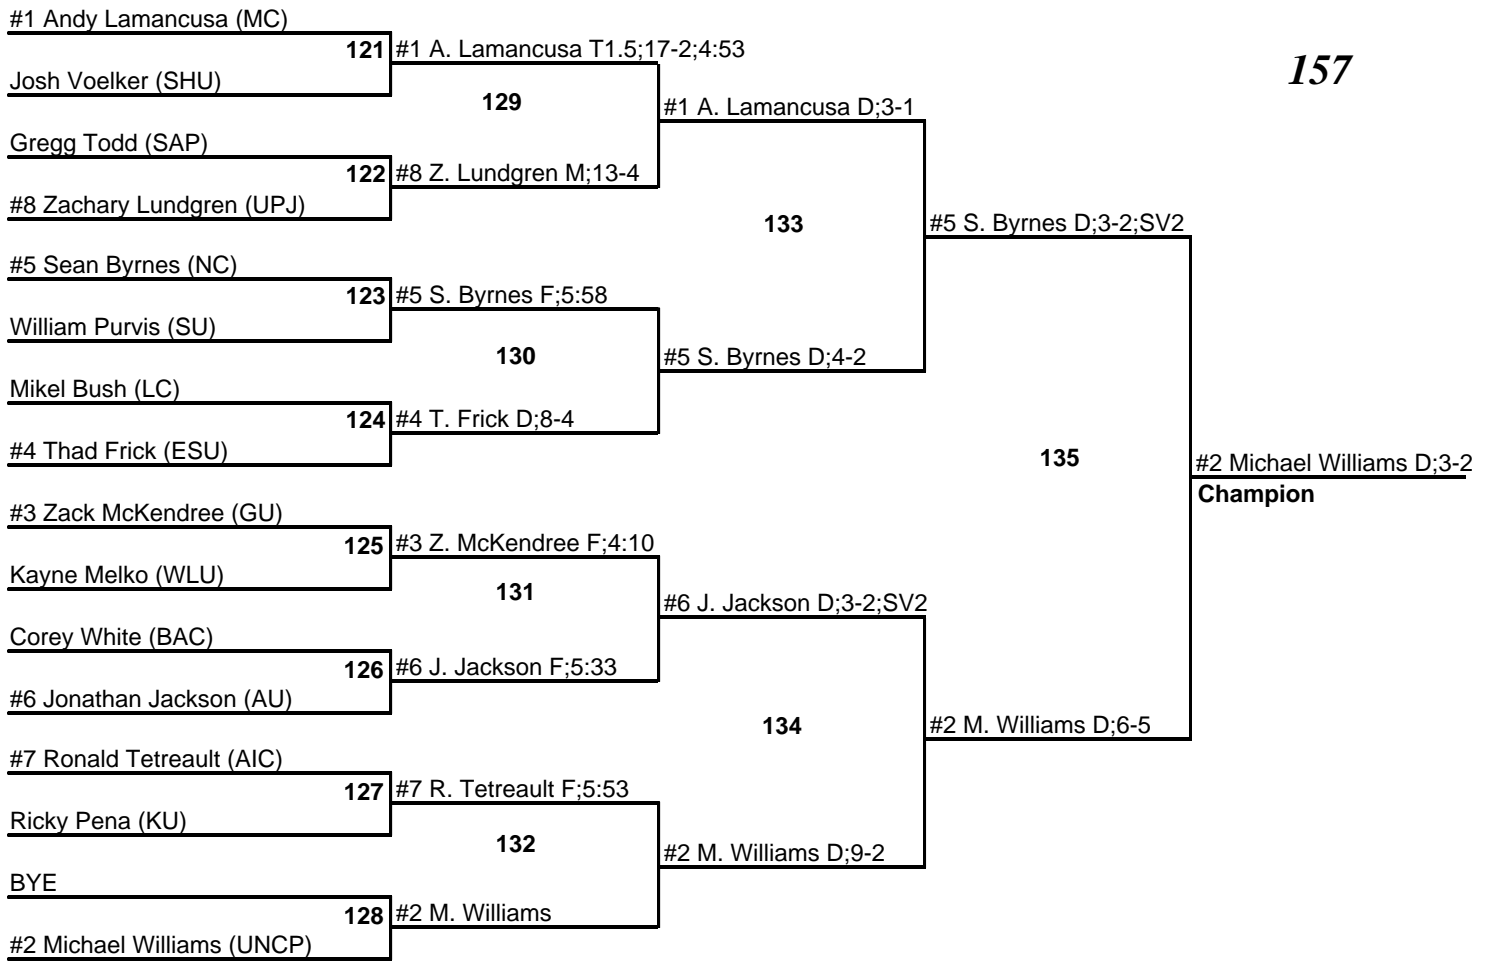

2010 Super Region I Tournament (at Pitt-Johnstown)

26-27 February 2010

157