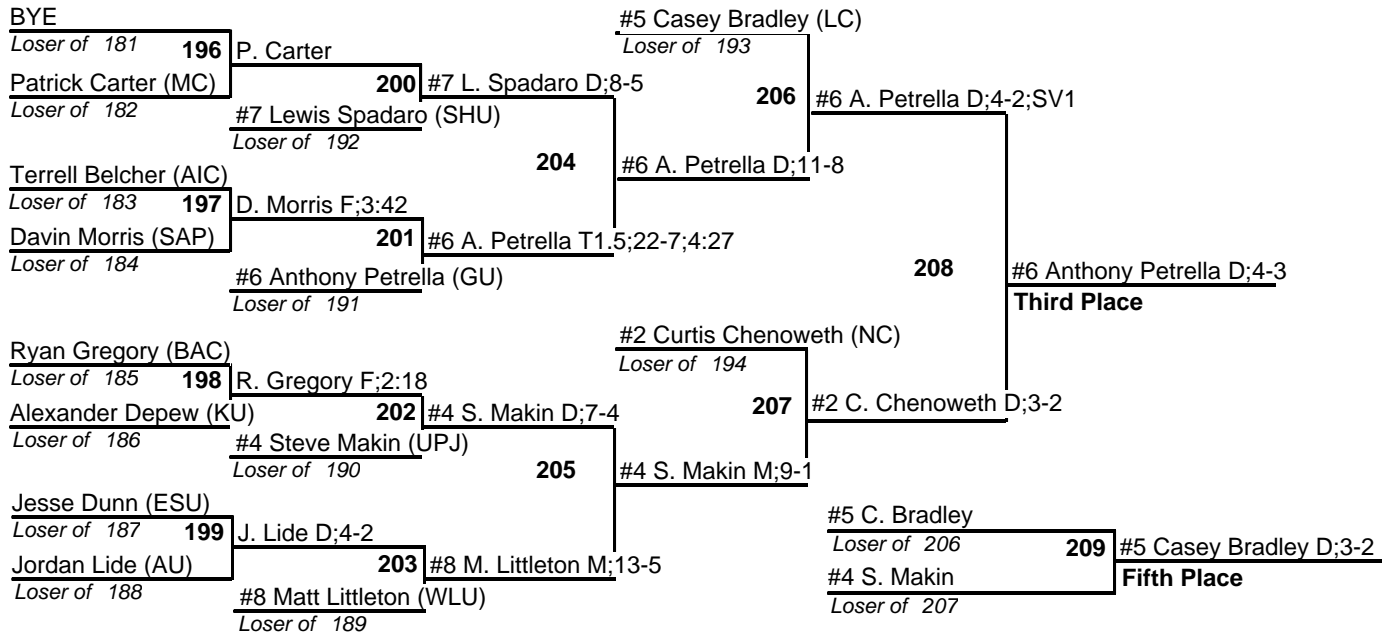

2010 Super Region I Tournament (at Pitt-Johnstown)

26-27 February 2010