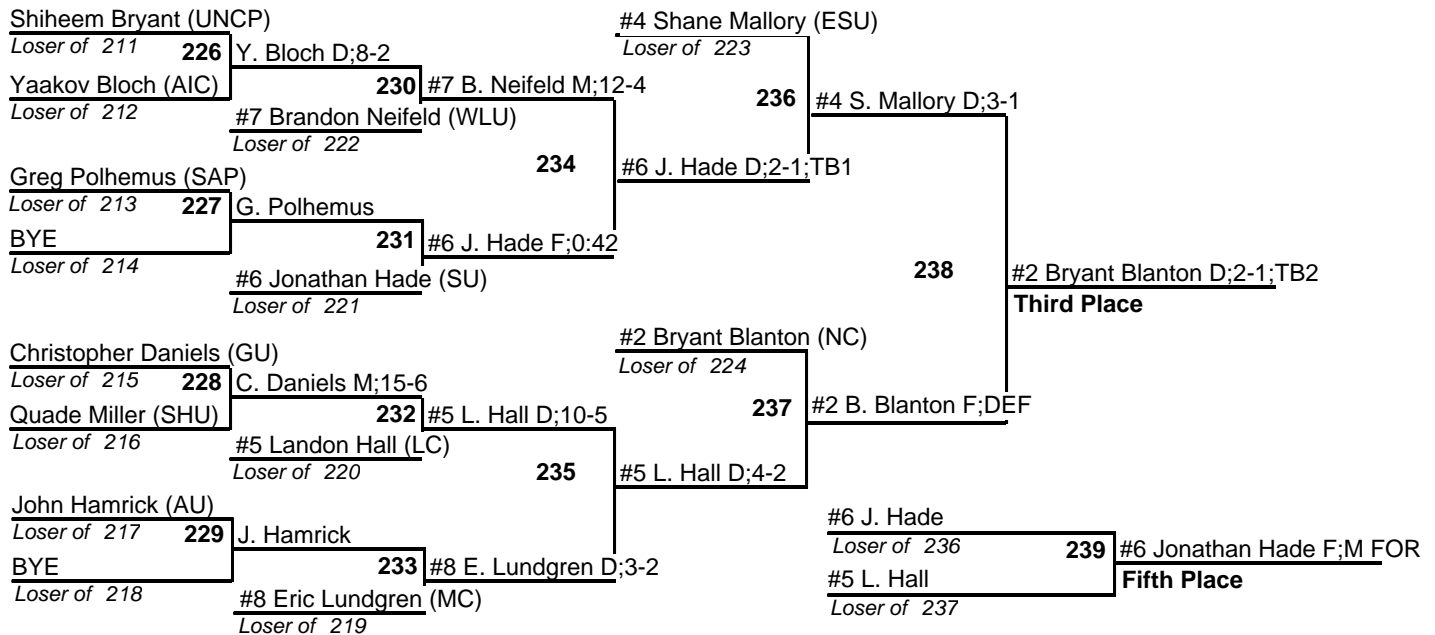

2010 Super Region I Tournament (at Pitt-Johnstown)

26-27 February 2010

184