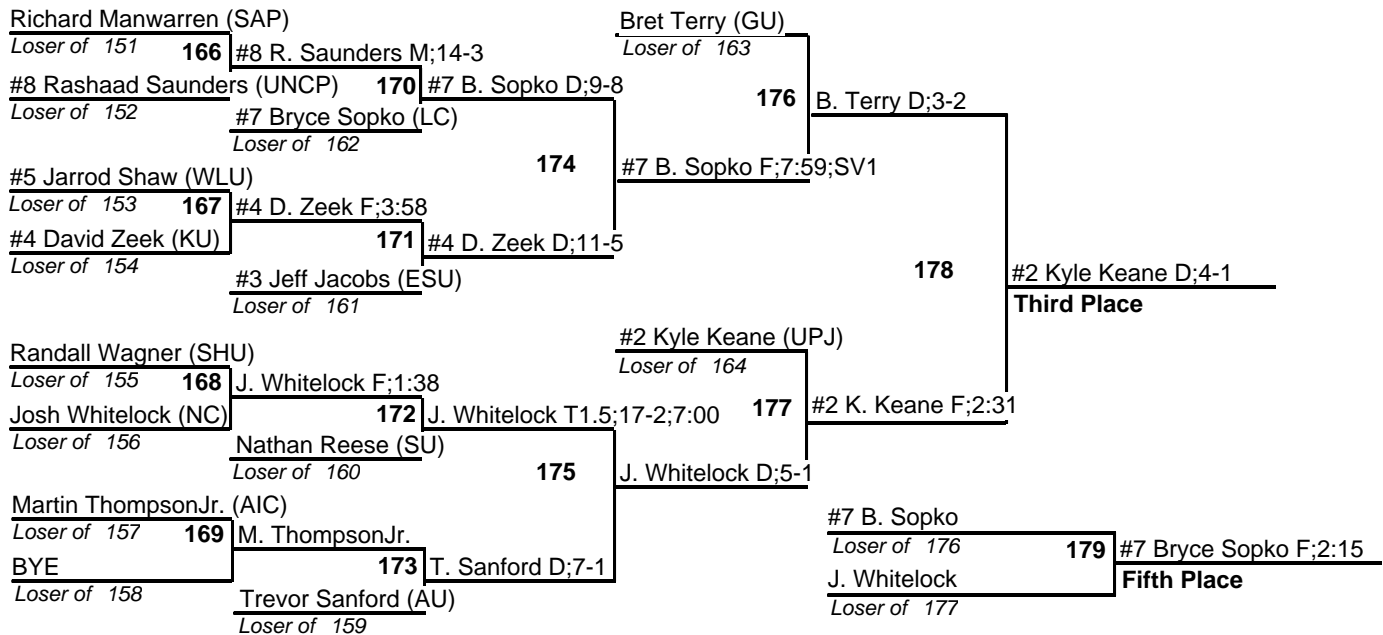

2010 Super Region I Tournament (at Pitt-Johnstown)

26-27 February 2010