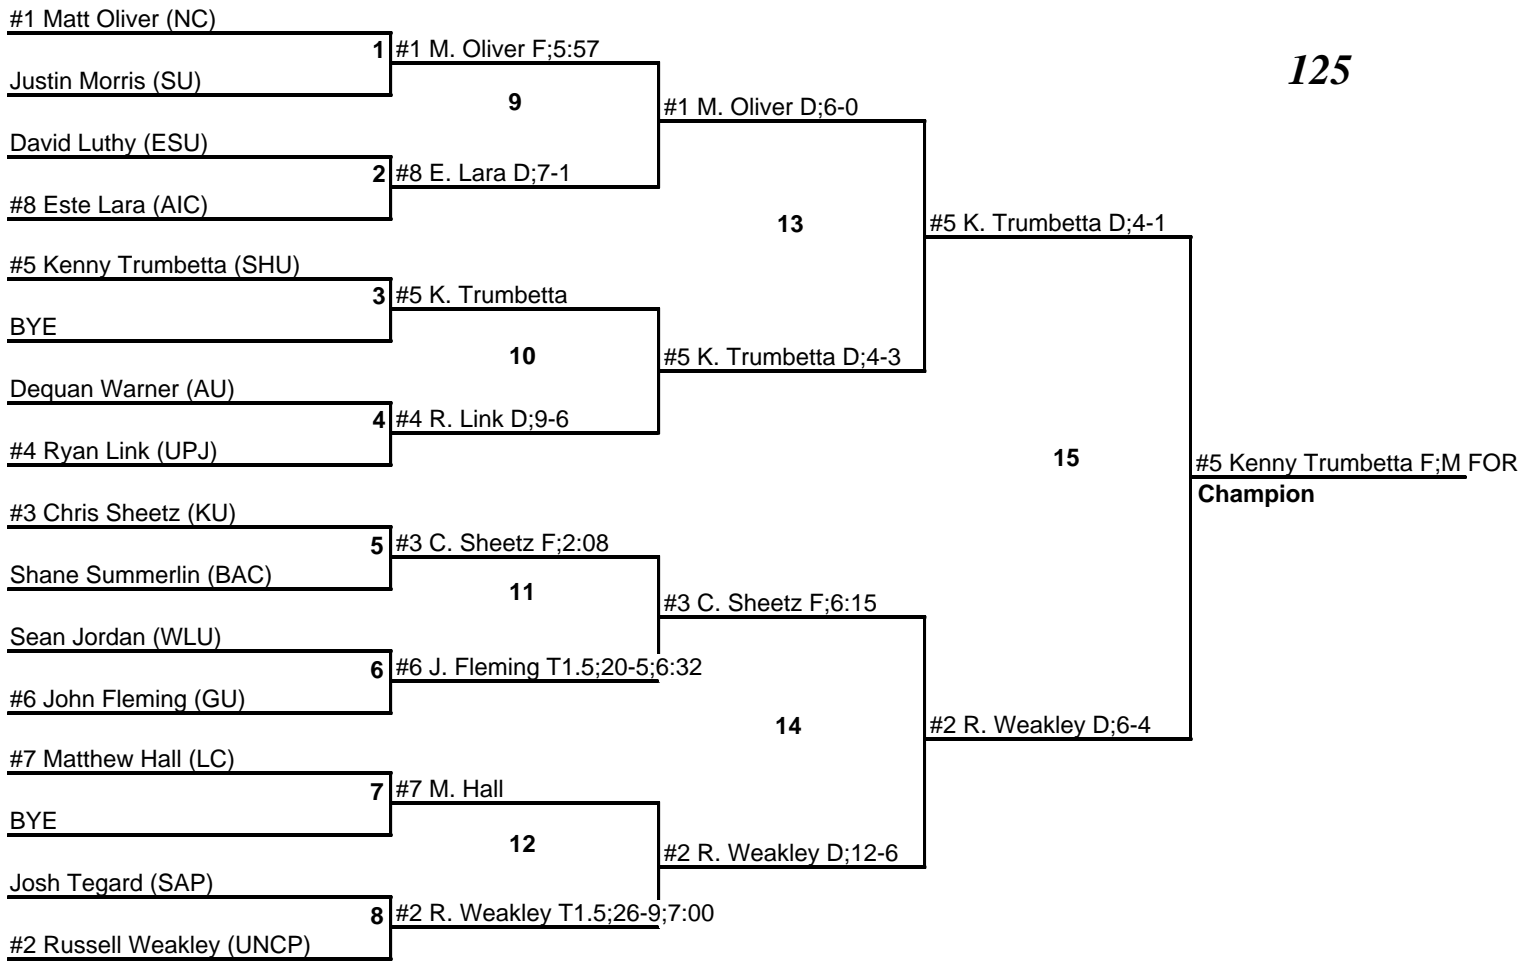

# 2010 Super Region I Tournament (at Pitt-Johnstown)

26-27 February 2010

125

# 2010 Super Region I Tournament (at Pitt-Johnstown)

26-27 February 2010

133