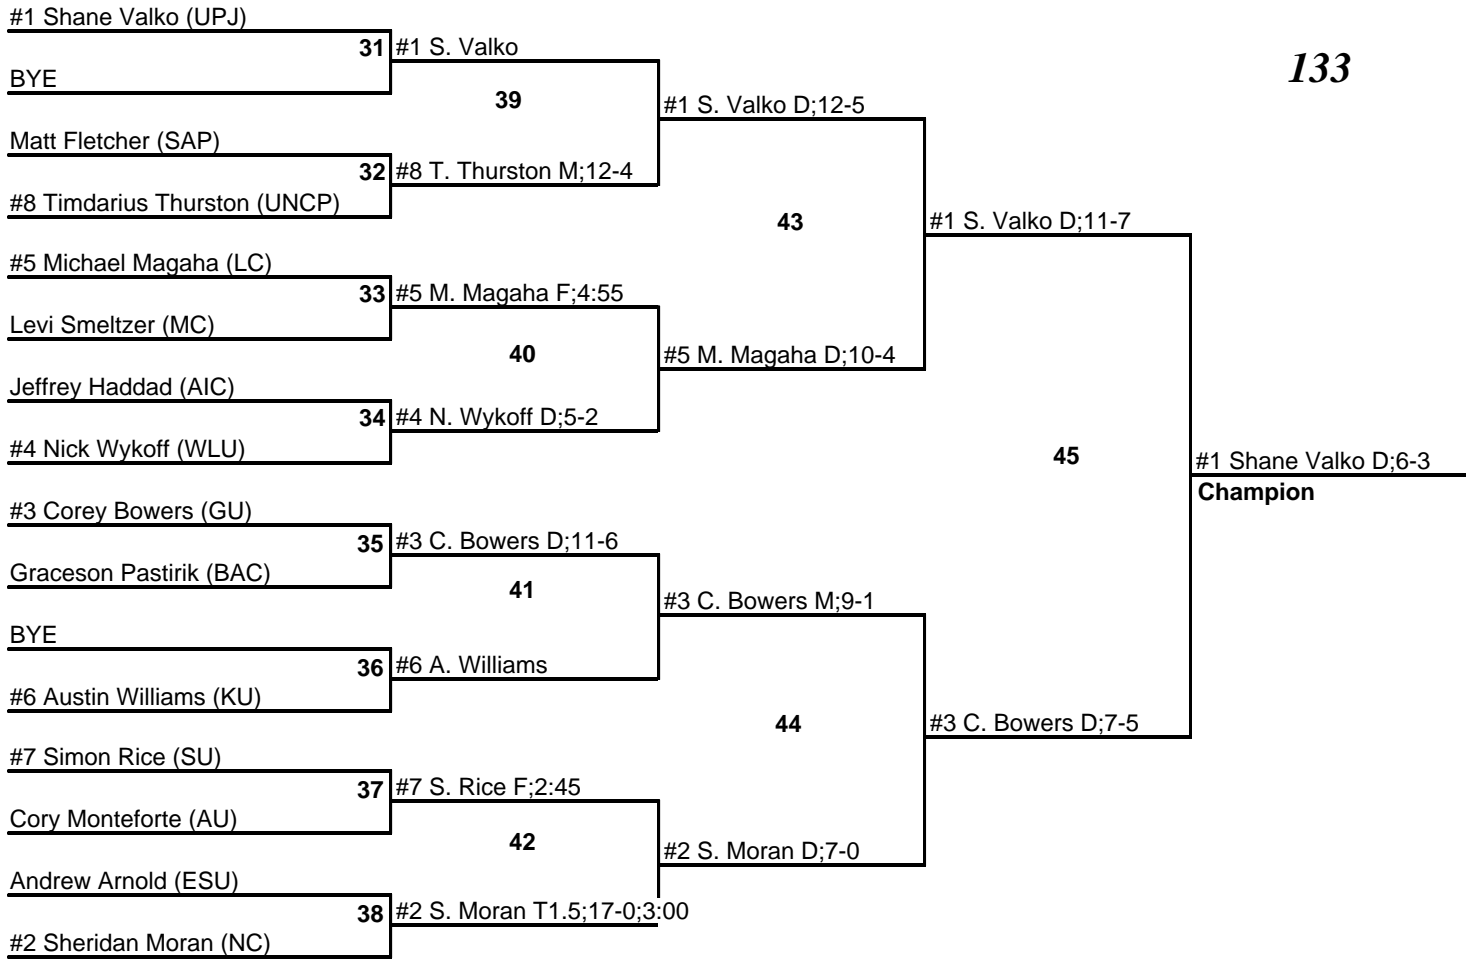

# 2010 Super Region I Tournament (at Pitt-Johnstown)

26-27 February 2010

125

# 2010 Super Region I Tournament (at Pitt-Johnstown)

26-27 February 2010

133

# 2010 Super Region I Tournament (at Pitt-Johnstown)

26-27 February 2010

141