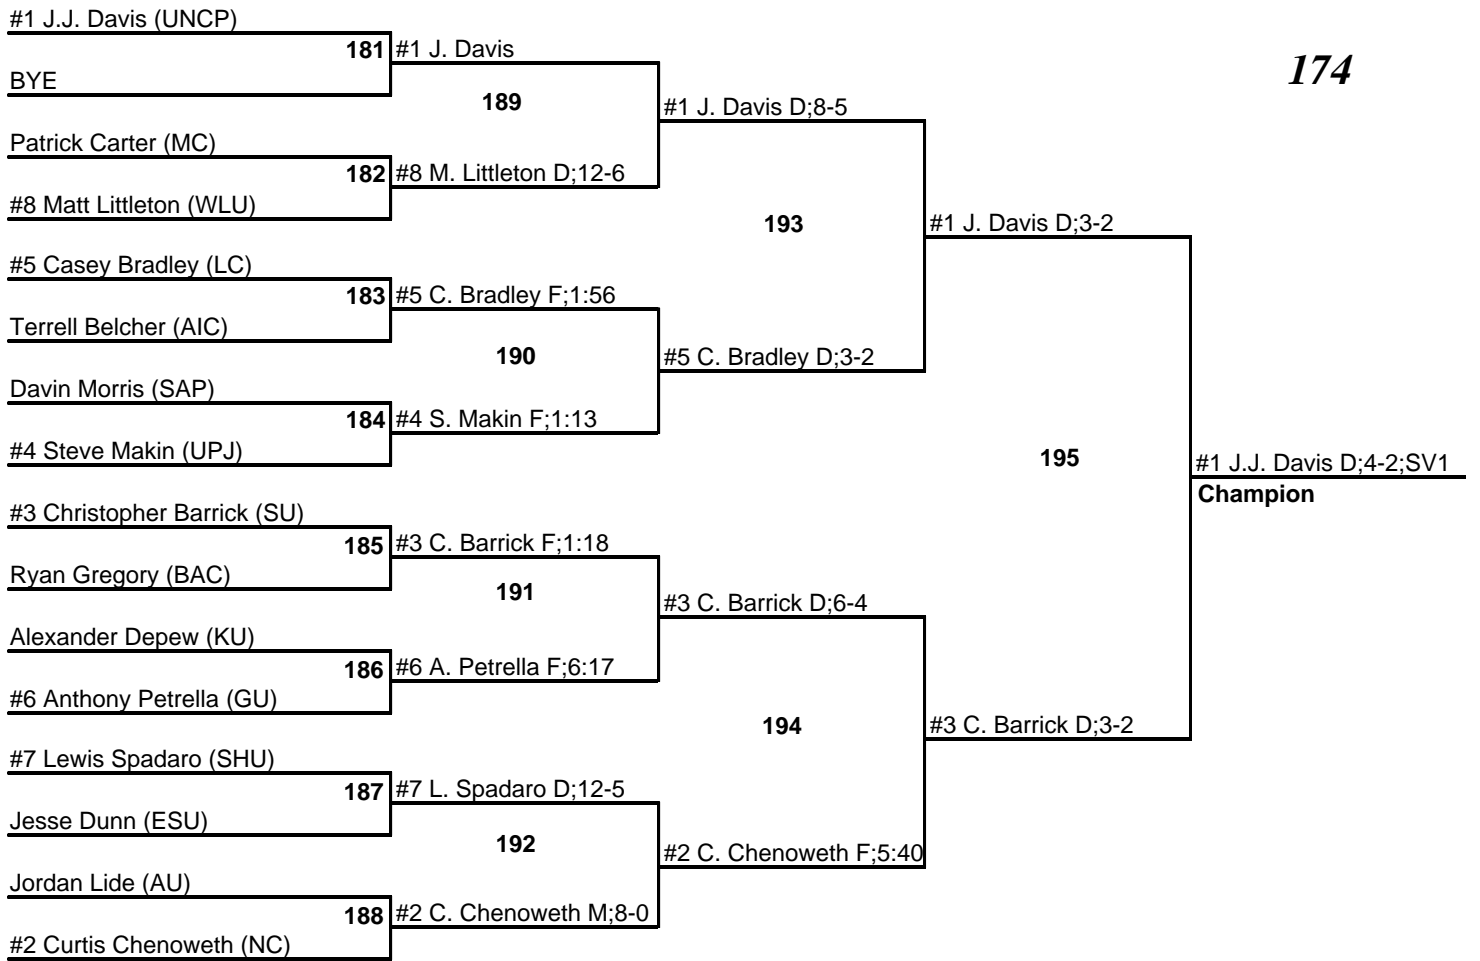

2010 Super Region I Tournament (at Pitt-Johnstown)

26-27 February 2010