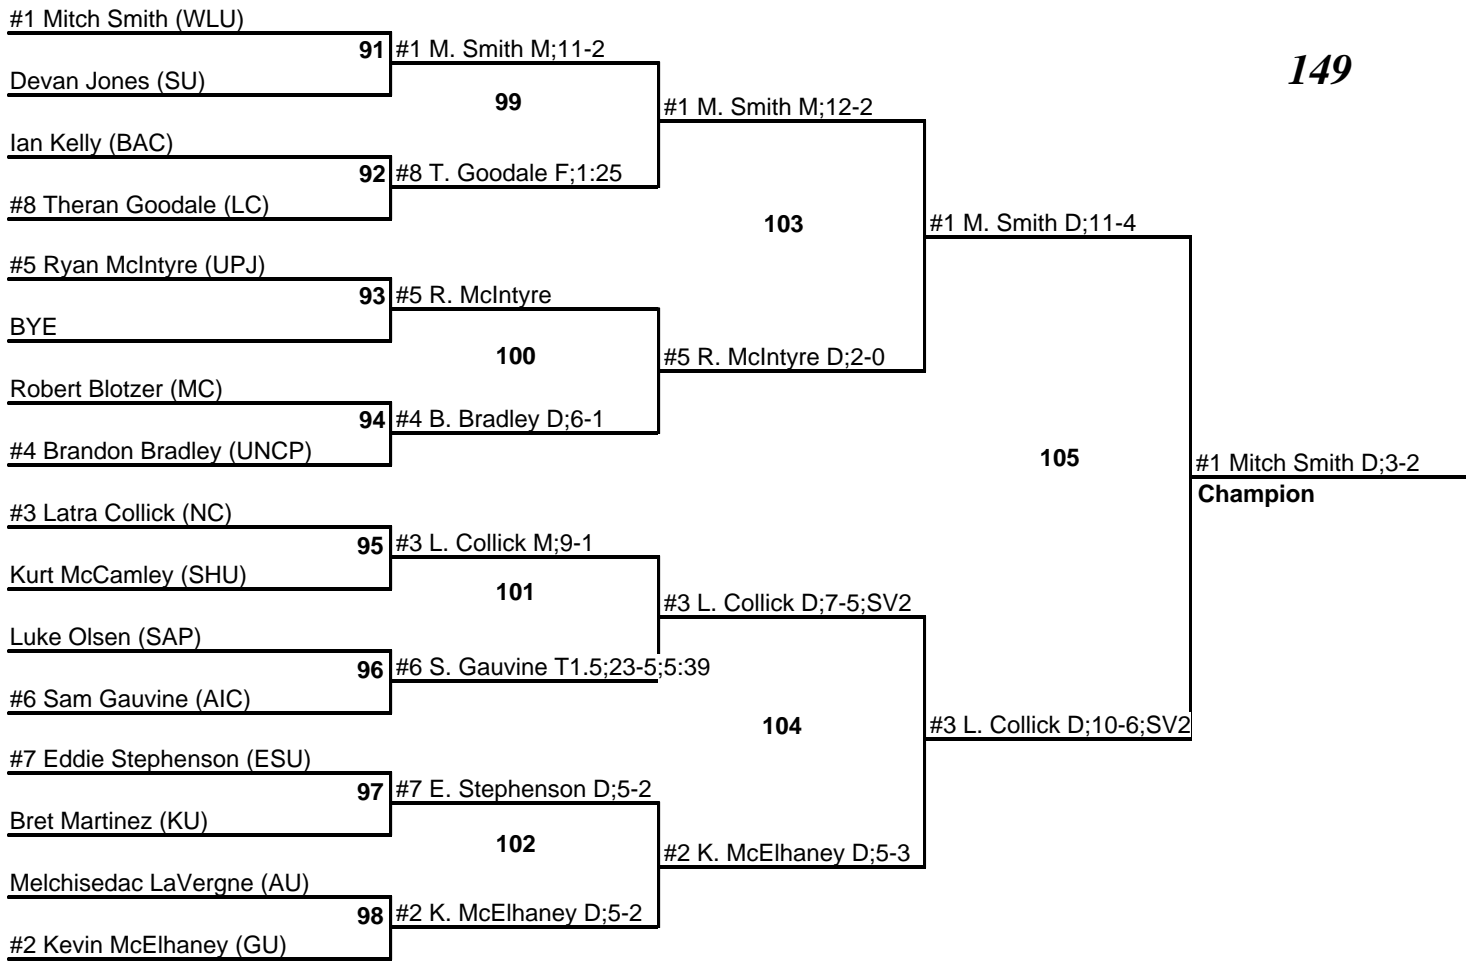

2010 Super Region I Tournament (at Pitt-Johnstown)

26-27 February 2010

149