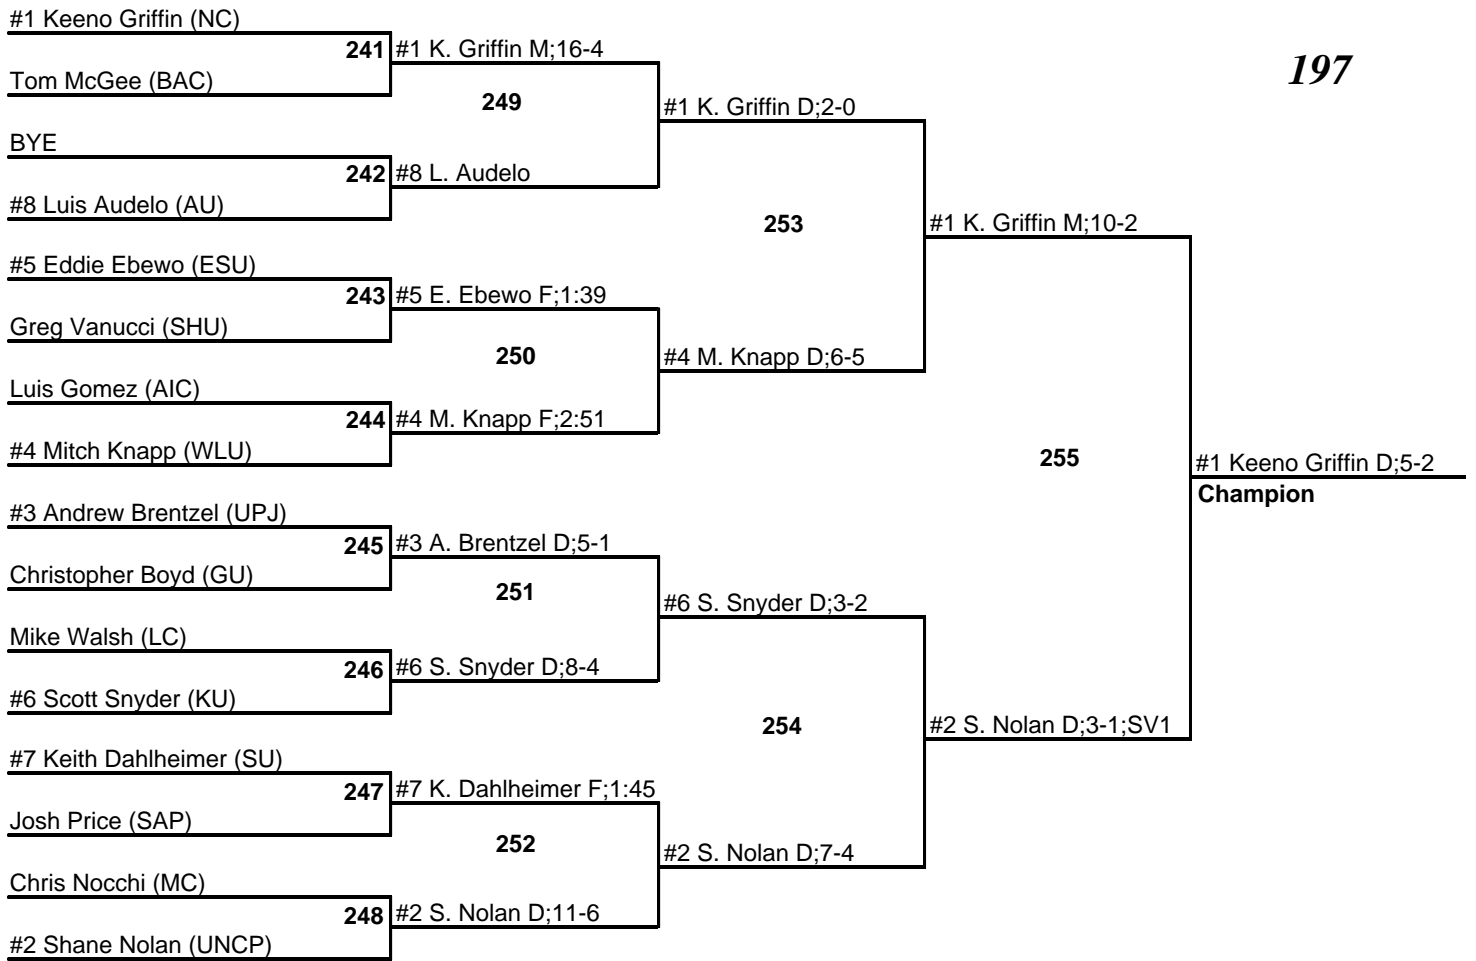

2010 Super Region I Tournament (at Pitt-Johnstown)

26-27 February 2010

197